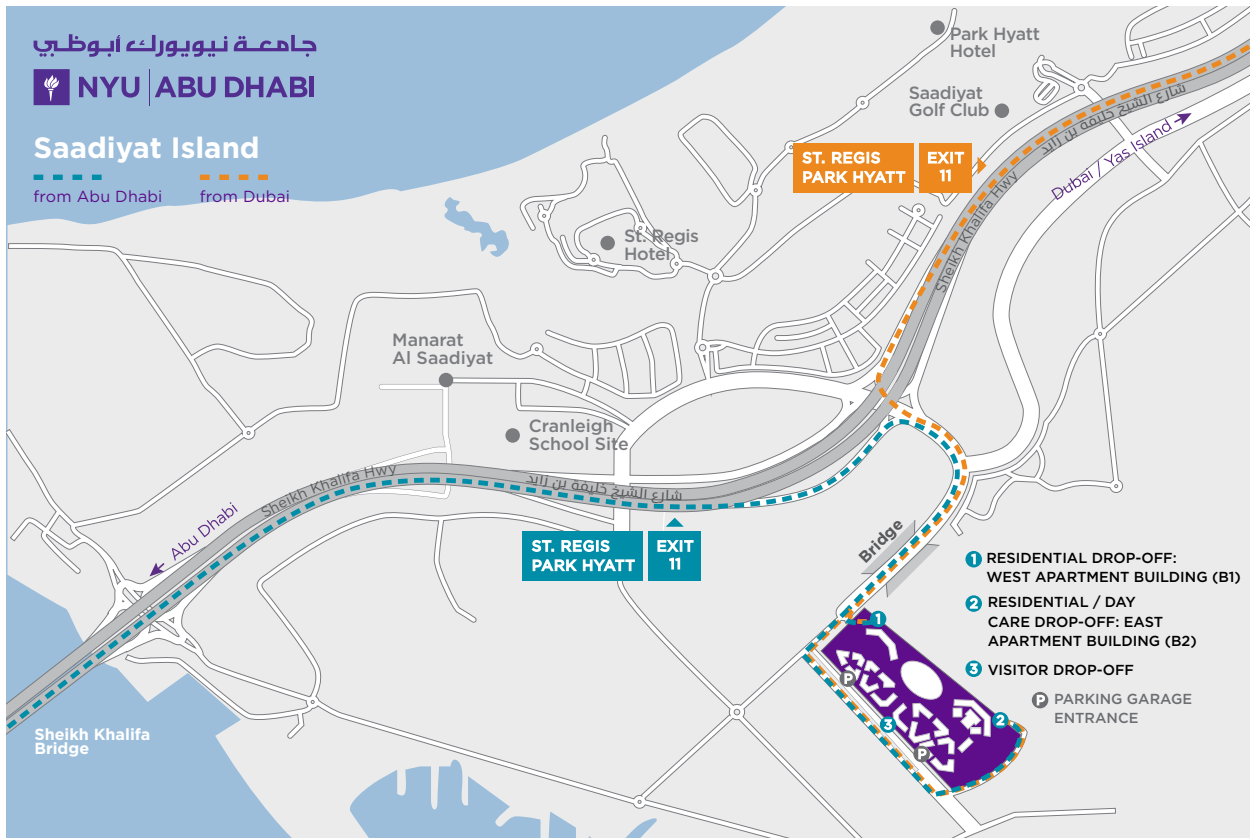

جامعة نيويورك أبوظبي

 NYU | ABU DHABI

Saadiyat Island

from Abu Dhabi

from Dubai

ST. REGIS
PARK HYATT

EXIT
11

ST. REGIS
PARK HYATT

EXIT
11

- 1 RESIDENTIAL DROP-OFF:
WEST APARTMENT BUILDING (B1)
- 2 RESIDENTIAL / DAY
CARE DROP-OFF: EAST
APARTMENT BUILDING (B2)
- 3 VISITOR DROP-OFF

 PARKING GARAGE
ENTRANCE