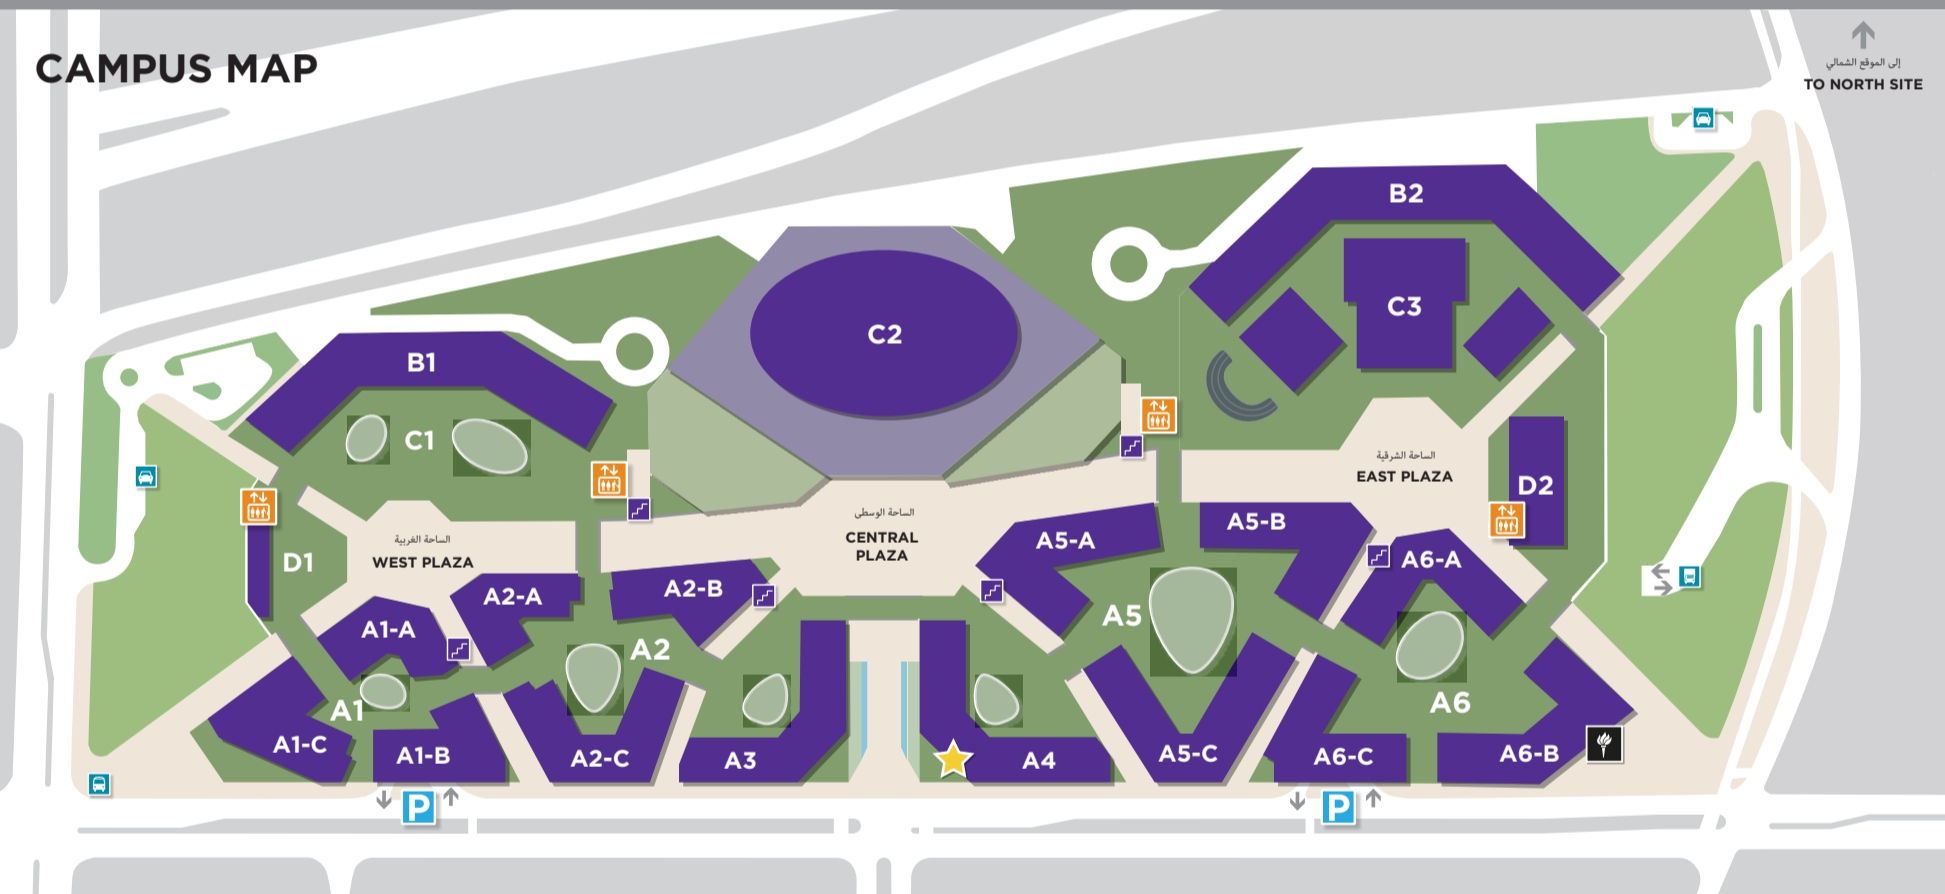

Saadiyat Island

from Abu Dhabi

from Dubai

CAMPUS MAP

- A2** Computational Research Building
- A3** West Administration Building
- A4** East Administration Building
- A5** Social Science Building
- A6** Arts and Humanities Building

- B1** West Apartment Building
- B2** East Apartment Building

- C1** Experimental Research Building
- C2** Campus Center
- C3** Arts Center

- D1** West Restaurant
- D2** East Restaurant

- P** Parking Entrance/Exit
- Elevators from Parking
- Welcome Center
- Institute Conference Center

PARKING, LEVEL B1